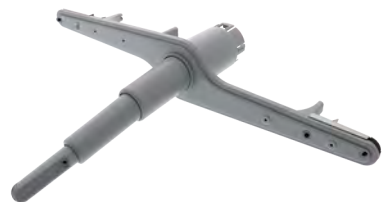

Part No. **5304518927**
Spray Arm
Replacement for Electrolux