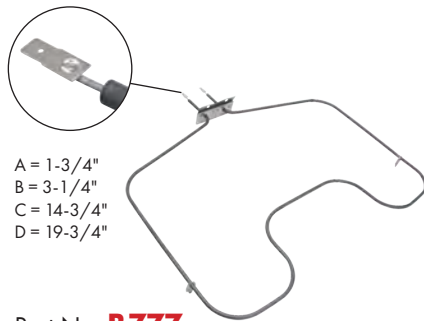

Part No. **40T61/2**
Appliance Bulb
120V, 40 watts
Intermediate base

A = 1-3/4"
B = 3-1/4"
C = 14-3/4"
D = 19-3/4"