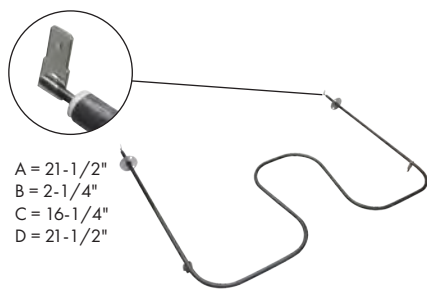

A = 21-1/2"
B = 2-1/4"
C = 16-1/4"
D = 21-1/2"

Part No. **B7646**
Bake Element

Watts: 2600 Volts: 240
Has .250" male terminal push-in connection