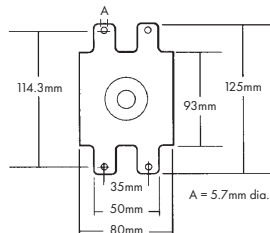

Part No. **10QBP0235**

Magnetron

4.1 kV, 700-850 watts, Standard type, E Configuration, 30mm antenna