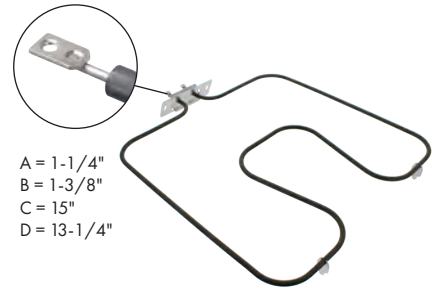

A = 1-1/4"
B = 1-3/8"
C = 15"
D = 13-1/4"

Part No. **WB44X5043**
Bake Element

Watts: 3000 Volts: 250
Has screw-in connection