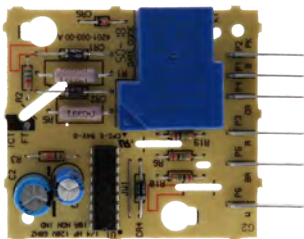

Part No. **W10352689**
Control Board
Replacement for Whirlpool

Part No. **241993001**
Crisper Support
Replacement for Electrolux

Part No. **241993101**
Crisper Support
Replacement for Electrolux

Part No. **2263749**
Defrost Heater
 Calrod, 475 watts @ 120V
 Replacement for Whirlpool