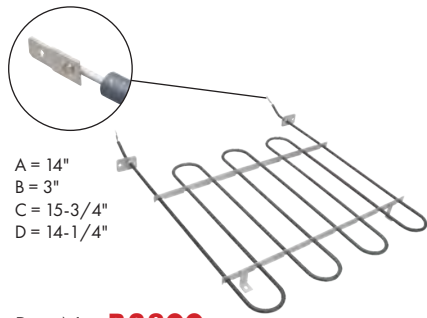

Part No. **B2200**
Bake Element

Watts: 3500 Volts: 240
Has .250" male terminal push-in connection

A = 13-1/2"
B = 2-3/8"
C = 14-7/8"
D = 13-1/2"

Part No. **B2395**
Bake Element

Watts: 2000 Volts: 250
Has .250" male terminal push-in connection