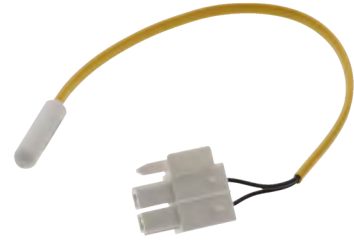

Part No. **DA32-10104N**
Temperature Sensor
Replacement for Samsung