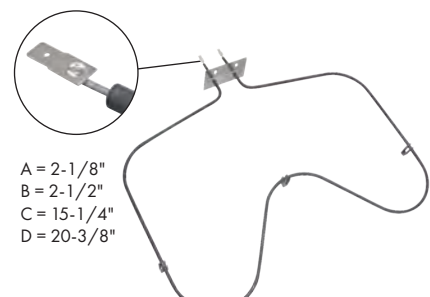

Watts: 3500 Volts: 240
Has .250" male terminal push-in connection

A = 19-1/2"
B = 3-1/2"
C = 15-1/4"
D = 19-1/2"

Part No. **B7019**
Bake Element

Watts: 2800/2100 Volts: 240/208
Has .250" male terminal push-in connection

A = 21-1/2"
B = 2-1/4"
C = 16-1/4"
D = 21-1/2"

Part No. **B7646**
Bake Element

Watts: 2600 Volts: 240
Has .250" male terminal push-in connection

A = 2-1/8"
B = 2-1/2"
C = 15-1/4"
D = 20-3/8"

Part No. **B8541**
Bake Element