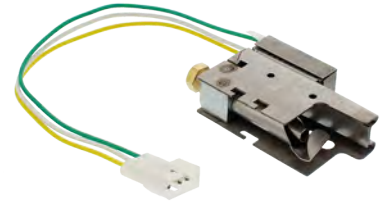

Part No. **LH680005**
Pilot Assembly
Replacement for Carrier