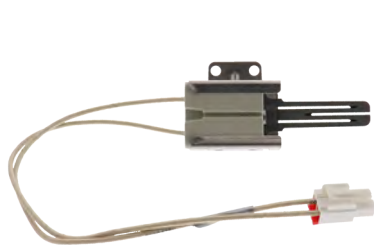

Part No. **GR403**
Igniter (Oven)
 12" lead wires

Part No. **IG0001**
Igniter (Oven)
 12" lead wires
 1-1/2" ceramic block

Part No. **IG21**
Igniter (Oven)
 8" lead wires
 1-1/2" ceramic block

Part No. **IG35**
Igniter (Oven)
 8" lead wires
 1-1/2" ceramic block

Part No. **IG5652**
Igniter (Oven)
 10" lead wires
 1-1/2" ceramic block

Part No. **IG9400**
Igniter (Oven)
 16" lead wires
 1-1/2" ceramic block

Part No. **IG9998**
Igniter (Oven)
 17" lead wires
 1-1/2" ceramic block

Part No. **IG10016**
Igniter (Oven)
 15", 12" & 8" lead wires
 1-1/2" ceramic block

Part No. **MEE61841401**
Igniter (Oven)
 11" lead wires
 1-1/2" ceramic block

Part No. **WB13K10043**
Igniter (Oven)
 17-3/4" lead wires
 1-3/8" ceramic block

Part No. **189324**
Igniter (Spark)
 Has .110" male terminal
 Replacement for Bosch

Part No. **74005890**
Igniter (Spark)
 Replacement for Whirlpool

Part No. **8523793**
Igniter (Spark)
 Has .25" male terminal
 Replacement for Whirlpool