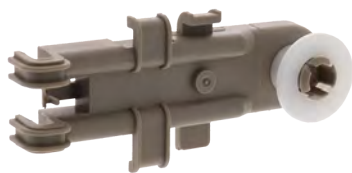

Part No. **611475**
Roller
Replacement for Bosch

Part No. **12004485**
Roller Kit (8pk)
Replacement for Bosch

Part No. **8268743**
Roller Assembly
Replacement for Whirlpool

Part No. **8561996**
Roller Assembly (Adjustable)
Replacement for Whirlpool