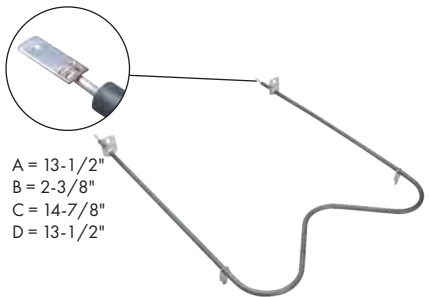

A = 13-1/2"
B = 2-3/8"
C = 14-7/8"
D = 13-1/2"

Part No. **B2395**
Bake Element

Watts: 2000 Volts: 250
Has .250" male terminal push-in connection