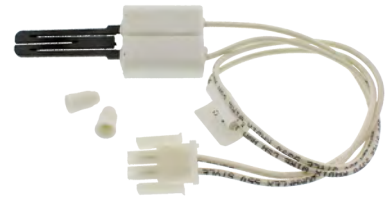

Part No. **IG0001**
Igniter (Oven)
12" lead wires
1-1/2" ceramic block