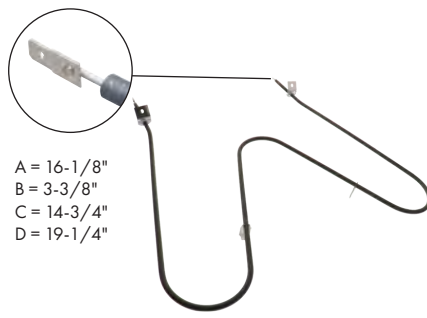

A = 16-1/8"
B = 3-3/8"
C = 14-3/4"
D = 19-1/4"

Part No. **B5103**
Bake Element

Watts: 2600 Volts: 240
Has .250" male terminal push-in connection