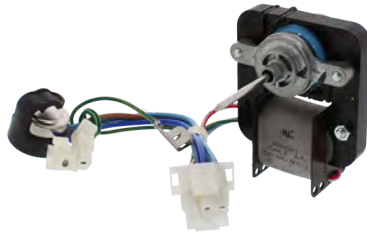

Part No. **808602601**
Motor (Evaporator)
120V, 60 Hz, .1A, 6W, 1-7/8" shaft
Replacement for Electrolux