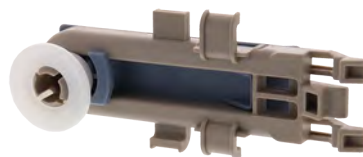

Part No. **611475**
Roller
Replacement for Bosch

Part No. **12004485**
Roller Kit (8pk)
Replacement for Bosch

Part No. **8268743**
Roller Assembly
Replacement for Whirlpool

Part No. **8561996**
Roller Assembly (Adjustable)
Replacement for Whirlpool