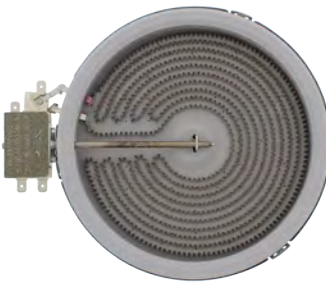

Part No. **WB30T10047**
Surface Element (Radiant Heat)
7", 1500W@240V
Replacement for GE