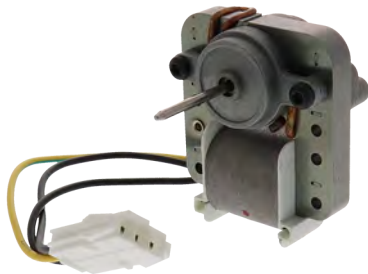

Part No. **297250000**
Motor (Evaporator)
115V, 60 Hz, .18A, 8W, 1-1/4" shaft
Replacement for Electrolux