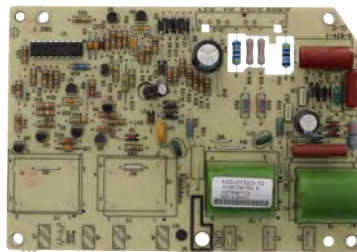

Part No. **W10860916**

Spark Module Circuit Board

Replacement for Whirlpool