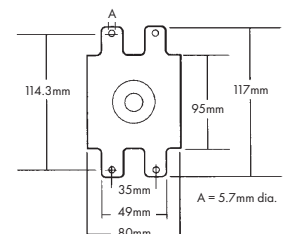

Part No. **10QBP1004**

Magnetron

4.35 kV, 900-1000 watts, Standard type, K Configuration, 30mm antenna