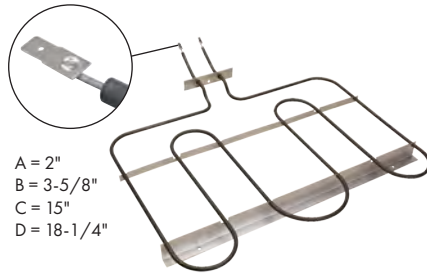

A = 14"
 B = 3-1/4"
 C = 15-5/8"
 D = 19-1/8"

Part No. **B837**
Bake Element
 Watts: 2400 Volts: 240
 Has .250" male terminal push-in connection

A = 1-3/4"
 B = 2"
 C = 16"
 D = 16"

Part No. **B856**
Bake Element
 Watts: 2750/2065 Volts: 240/208
 Has .250" male terminal push-in connection

A = 19"
 B = 3-1/4"
 C = 15-1/4"
 D = 19"

Part No. **B0750**
Bake Element
 Watts: 2585/1939 Volts: 240/208
 Has .250" male terminal push-in connection

A = 2"
B = 3"
C = 13-3/8"
D = 15-1/8"

Part No. **B1094**
Bake Element

Watts: 2500 Volts: 240
Has .250" male terminal push-in connection

A = 2"
B = 3-5/8"
C = 15"
D = 18-1/4"

Part No. **B1117**
Bake Element

Watts: 3600 Volts: 240
Has .250" male terminal push-in connection

A = 12-5/8"
B = 4"
C = 15-3/4"
D = 17-3/8"