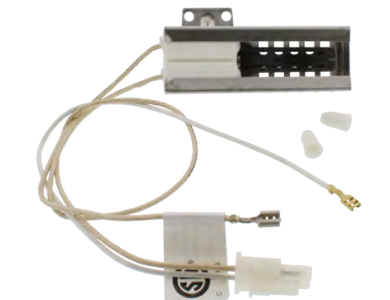

Part No. **316489403**
Igniter (Oven)
15-1/2" lead wires

Part No. **DG94-00520A**
Igniter (Oven)
1-1/2" ceramic block

Part No. **DG94-01012A**
Igniter (Oven)
 One 8" & one 9-1/2" lead wires
 1-1/2" ceramic block

Part No. **GR403**
Igniter (Oven)
 12" lead wires

Part No. **IG0001**
Igniter (Oven)
 12" lead wires
 1-1/2" ceramic block

Part No. **IG21**
Igniter (Oven)
 8" lead wires
 1-1/2" ceramic block

Part No. **IG35**
Igniter (Oven)
 8" lead wires
 1-1/2" ceramic block

Part No. **IG5652**
Igniter (Oven)
 10" lead wires
 1-1/2" ceramic block

Part No. **IG9400**
Igniter (Oven)
 16" lead wires
 1-1/2" ceramic block

Part No. **IG9998**
Igniter (Oven)
 17" lead wires
 1-1/2" ceramic block