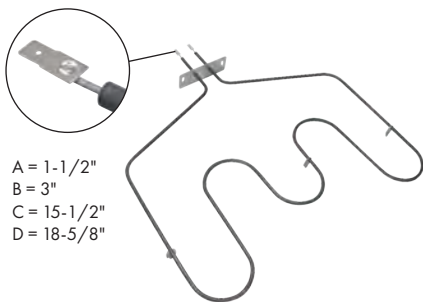

Part No. **WB44X5099**
Bake Element

Watts: 2585/1940 Volts: 250/208
Has screw-in connection

A = 1-3/4"
B = 3-1/4"
C = 15-1/2"
D = 18"

Part No. **WB44X10009**
Bake Element

Watts: 2585/1940 Volts: 240/208
Has .250" male terminal push-in connection

A = 1-1/2"
B = 3"
C = 15-1/2"
D = 18-5/8"

Part No. **WB44X10016**
Bake Element

Watts: 3410 Volts: 240
Has .250" male terminal push-in connection

A = 12"
C = 18-7/8"
D = 11-3/4"

Part No. **B779**
Broil Element