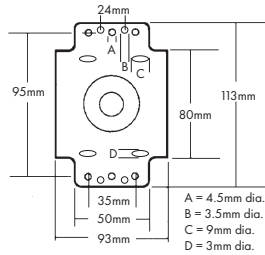

Part No. **10QBP1003**

Magnetron

4.35 kV, 900-1000 watts, Standard type, H Configuration, 30mm antenna

Part No. **10QBP1004**

Magnetron

4.35 kV, 900-1000 watts, Standard type, K Configuration, 30mm antenna