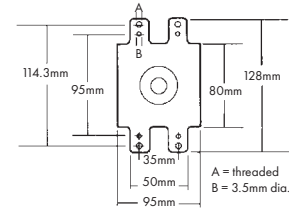

Part No. **10QBP0229**
Magnetron
 4.1 kV, 700-850 watts, Standard type, J Configuration, 30mm antenna

Part No. **10QBP0230**

Magnetron

4.1 kV, 700-850 watts, Standard type, J Configuration, 30mm antenna

Part No. **10QBP0231**