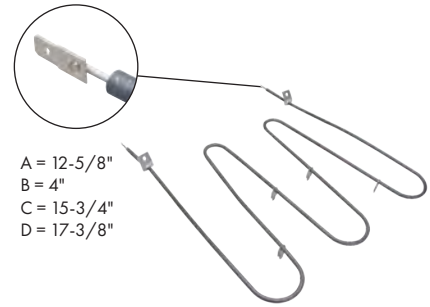

Part No. **B0750**
Bake Element
Watts: 2585/1939 Volts: 240/208
Has .250" male terminal push-in connection

A = 12-5/8"
B = 4"
C = 15-3/4"
D = 17-3/8"

Part No. **B2200**
Bake Element

Watts: 3500 Volts: 240
Has .250" male terminal push-in connection