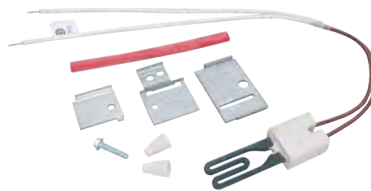

Part No. **1090**
Furnace Igniter
Universal Replacement