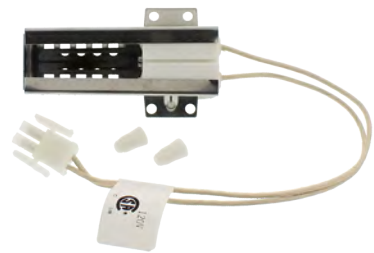

Part No. **WB31X20643**
Grate
8-1/2" x 8-3/4", 2" height
Replacement for GE

Part No. **NEX200828**
Igniter (BBQ)
6 outlet
Used on Jenn-Air

Part No. **644424**
Igniter (Oven)
8-1/2" lead wires
1-1/2" ceramic block

Part No. **316489403**
Igniter (Oven)
15-1/2" lead wires

Part No. **DG94-00520A**
Igniter (Oven)
1-1/2" ceramic block

Part No. **DG94-01012A**
Igniter (Oven)
 One 8" & one 9-1/2" lead wires
 1-1/2" ceramic block

Part No. **GR403**
Igniter (Oven)
 12" lead wires

Part No. **IG0001**
Igniter (Oven)
 12" lead wires
 1-1/2" ceramic block

Part No. **IG21**
Igniter (Oven)
 8" lead wires
 1-1/2" ceramic block

Part No. **IG35**
Igniter (Oven)
 8" lead wires
 1-1/2" ceramic block