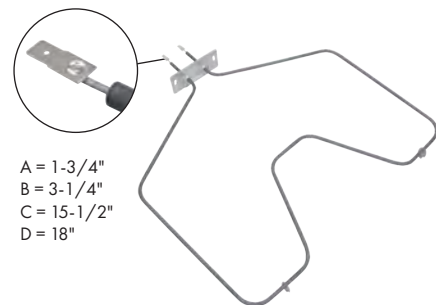

A = 1-3/4"
B = 3-1/4"
C = 15-1/2"
D = 18"

Part No. **WB44X10009**
Bake Element

Watts: 2585/1940 Volts: 240/208
Has .250" male terminal push-in connection