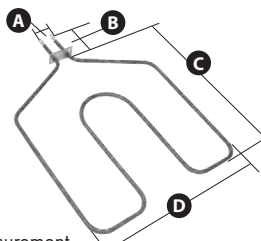

Part No. **40T61/2**
Appliance Bulb
 120V, 40 watts
 Intermediate base

Measurement Key for Elements

A = Measurement between terminals
 B = Measurement between terminal end & mounting bracket
 C = Measurement between mounting bracket and end of element
 D = Measurement of element width