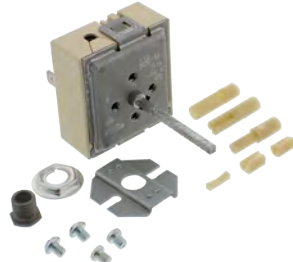

Part No. **5500200**
Infinite Switch
Voltage sensing type, 240V, 13 amp
Includes square breakoff shaft with multiple nylon adapter inserts for virtually all knobs used by Electrolux, GE, Maytag, Whirlpool & others