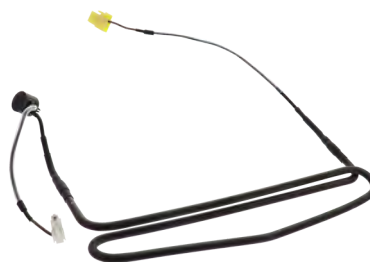

Part No. **DA47-00322J**
Defrost Heater
Calrod, 120 watts @ 120V
Replacement for Samsung