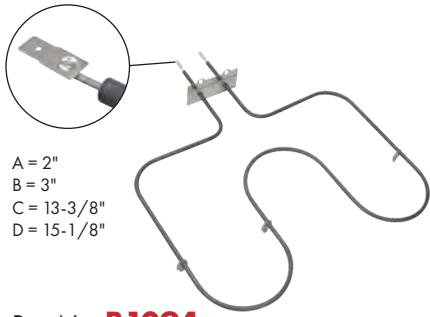

A = 2"
B = 3"
C = 13-3/8"
D = 15-1/8"

Part No. **B1094**
Bake Element

Watts: 2500 Volts: 240
Has .250" male terminal push-in connection