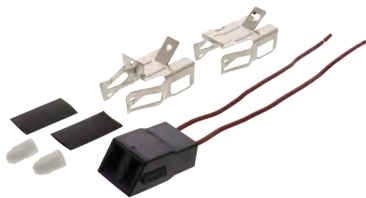

Part No. **R117**
Terminal Block
Universal Replacement