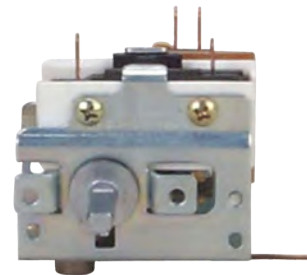

Part No. **WB20X5071**
Thermostat (Electric)
 240V, 30 amp, 6 terminals
 Replacement for GE

Part No. **WB21X5287**
Thermostat (Electric)
 250V, 25 amp, 5 terminals
 Replacement for GE

DISHWASHER

Part No. **8269145**
Bracket
 Replacement for Whirlpool