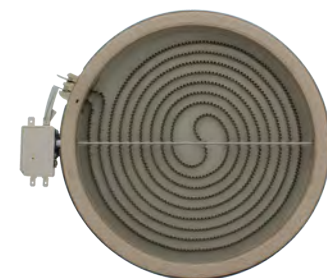

Part No. **WB30T10136**
Surface Element (Radiant Heat)
9-1/8", 2500W@240V
Replacement for GE