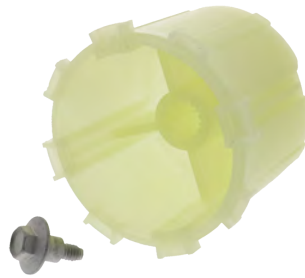

Part No. **WH49X10042**
Agitate Coupling
Replacement for GE