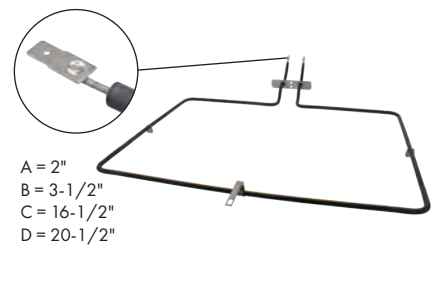

- A = 21"
- B = 1-7/8"
- C = 17-3/4"
- D = 21"

Part No. **DG47-00038B**

Bake Element

Watts: 2400 Volts: 240
Has .250" male terminal push-in connection

- A = 2-1/2"
- B = 2-1/2"
- C = 16-1/2"
- D = 20"

Part No. **MEE36593202**

Bake Element

Watts: 3400 Volts: 240
Has .250" male terminal push-in connection

- A = 3"
- B = 2-1/2"
- C = 16-1/2"
- D = 14"

Part No. **MEE62306504**

Bake Element

Watts: 4200 Volts: 240
Has .250" male terminal push-in connection

- A = 2"
- B = 1-3/8"
- C = 15-1/4"
- D = 14-5/8"

Part No. **W10207397**

Bake Element

Watts: 2000 Volts: 240
Has .250" male terminal push-in connection

- A = 2"
- B = 3-1/2"
- C = 16-1/2"
- D = 20-1/2"

Part No. **W10779716**