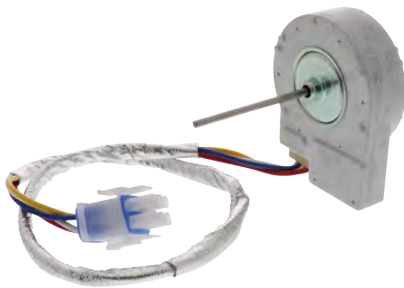

Part No. **WR60X10277**
Motor (Evaporator)
9.75VDC, 3.25W, 2-1/2" shaft
Replacement for GE