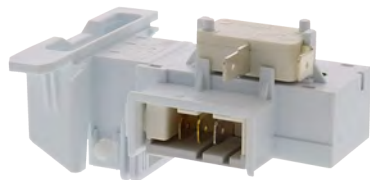

Lint Filter (2 pack)

Replacement for LG

Part No. **203504**

Lock (Door)

Replacement for Alliance

Part No. **802317P**

Lock (Door)

Replacement for Speedqueen