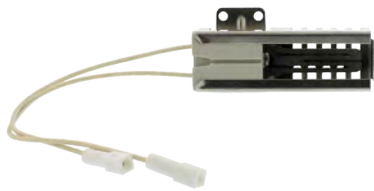

Part No. **WB31X20643**
Grate
8-1/2" x 8-3/4", 2" height
Replacement for GE

Part No. **NEX200828**
Igniter (BBQ)
6 outlet
Used on Jenn-Air

Part No. **644424**
Igniter (Oven)
8-1/2" lead wires
1-1/2" ceramic block

Part No. **316489403**
Igniter (Oven)
15-1/2" lead wires

Part No. **DG94-00520A**
Igniter (Oven)
1-1/2" ceramic block

Part No. **DG94-01012A**
Igniter (Oven)
 One 8" & one 9-1/2" lead wires
 1-1/2" ceramic block