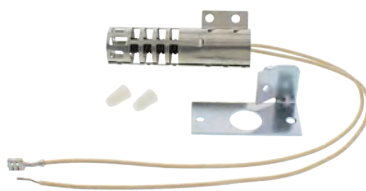

Part No. **316489403**
Igniter (Oven)
15-1/2" lead wires

Part No. **DG94-00520A**
Igniter (Oven)
1-1/2" ceramic block

Part No. **DG94-01012A**
Igniter (Oven)
 One 8" & one 9-1/2" lead wires
 1-1/2" ceramic block