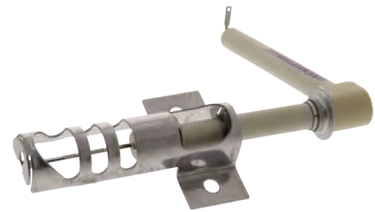

Part No. **IG10016**
Igniter (Oven)
 15", 12" & 8" lead wires
 1-1/2" ceramic block

Part No. **MEE61841401**
Igniter (Oven)
 11" lead wires
 1-1/2" ceramic block

Part No. **WB13K10043**
Igniter (Oven)
 17-3/4" lead wires
 1-3/8" ceramic block

Part No. **189324**
Igniter (Spark)
 Has .110" male terminal
 Replacement for Bosch

Part No. **74005890**
Igniter (Spark)
 Replacement for Whirlpool

Part No. **8523793**
Igniter (Spark)
 Has .25" male terminal
 Replacement for Whirlpool

Part No. **9758079**
Igniter (Spark)
 Has .110" male terminal
 Replacement for Whirlpool

Part No. **W10209656**
Igniter (Spark)
 29-1/2" lead wire with .110" female end
 Replacement for Whirlpool

Part No. **W10209656KIT**
Igniter (Spark)
 29-1/2" lead wire with .110" female end
 Replacement for Whirlpool