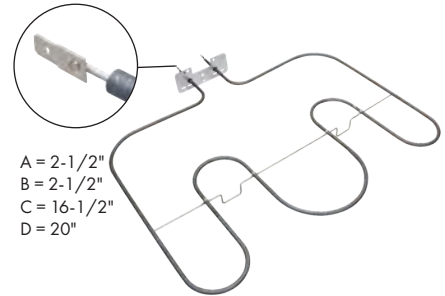

A = 21-1/2"
B = 2-1/4"
C = 16-1/4"
D = 21-1/2"

Part No. **B7646**
Bake Element

Watts: 2600 Volts: 240
Has .250" male terminal push-in connection

A = 2-1/8"
B = 2-1/2"
C = 15-1/4"
D = 20-3/8"

Part No. **B8541**
Bake Element

Watts: 2400/1800 Volts: 240/208
Has .250" male terminal push-in connection

Measurement Key for Elements

- A = Measurement between terminals
- B = Measurement between terminal end & mounting bracket
- C = Measurement between mounting bracket and end of element
- D = Measurement of element width

- A = 21"
- B = 1-7/8"
- C = 17-3/4"
- D = 21"

Part No. **DG47-00038B**

Bake Element

Watts: 2400 Volts: 240
Has .250" male terminal push-in connection

- A = 2-1/2"
- B = 2-1/2"
- C = 16-1/2"
- D = 20"

Part No. **MEE36593202**