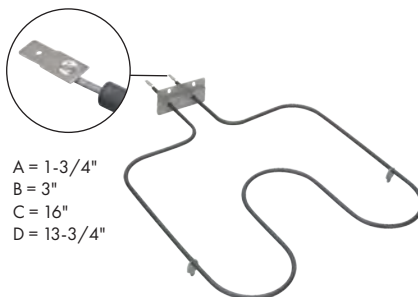

- A = 2"
- B = 1-3/8"
- C = 15-1/4"
- D = 14-5/8"

Part No. **W10207397**

Bake Element

Watts: 2000 Volts: 240
Has .250" male terminal push-in connection

- A = 2"
- B = 3-1/2"
- C = 16-1/2"
- D = 20-1/2"

Part No. **W10779716**

Bake Element

Watts: 3800 Volts: 240
Has .250" male terminal push-in connection

- A = 3"
- B = 4"
- C = 16"
- D = 17"

Part No. **WB44K5012**

Bake Element

Watts: 2850 Volts: 240
Has .250" male terminal push-in connection