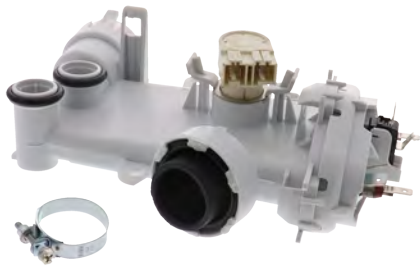

Part No. **DD31-00013B**
Geared Motor
Replacement for Samsung

Part No. **00480317**
Heater Assembly
Replacement for Bosch

Part No. **W10445975**
Hose Assembly
Replacement for Whirlpool

Part No. **34FHT**
Inlet
90 degree
Replacement for Whirlpool