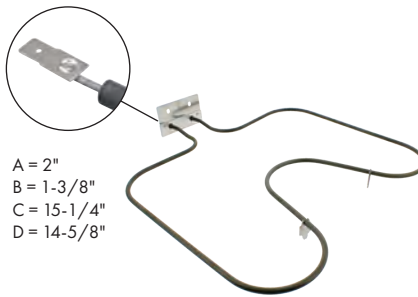

- A = 21"
- B = 1-7/8"
- C = 17-3/4"
- D = 21"

Part No. **DG47-00038B**

Bake Element

Watts: 2400 Volts: 240
Has .250" male terminal push-in connection

- A = 2-1/2"
- B = 2-1/2"
- C = 16-1/2"
- D = 20"

Part No. **MEE36593202**

Bake Element

Watts: 3400 Volts: 240
Has .250" male terminal push-in connection

- A = 3"
- B = 2-1/2"
- C = 16-1/2"
- D = 14"

Part No. **MEE62306504**

Bake Element

Watts: 4200 Volts: 240
Has .250" male terminal push-in connection

- A = 2"
- B = 1-3/8"
- C = 15-1/4"
- D = 14-5/8"

Part No. **W10207397**

Bake Element

Watts: 2000 Volts: 240
Has .250" male terminal push-in connection

- A = 2"
- B = 3-1/2"
- C = 16-1/2"
- D = 20-1/2"

Part No. **W10779716**