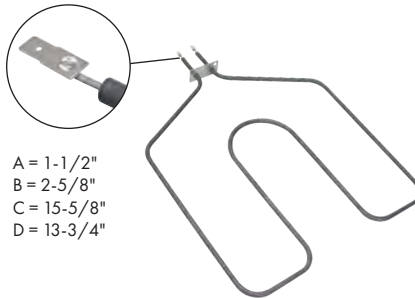

- A = 1-1/2"
- B = 2-5/8"
- C = 15-5/8"
- D = 13-3/4"

Part No. **WB44K5009**

Broil Element

Watts: 3400 Volts: 240
Has .250" male terminal push-in connection