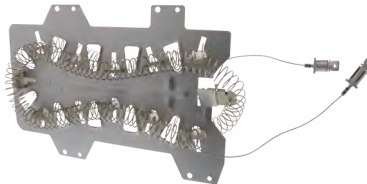

Part No. **DC47-00019A**
Element
Replacement for Samsung

Part No. **DC97-14486A**
Element
Replacement for Samsung

Part No. **LA1044**
Element
Replacement for Whirlpool

Part No. **33001807**
Felt
78-1/2" length
Replacement for Whirlpool