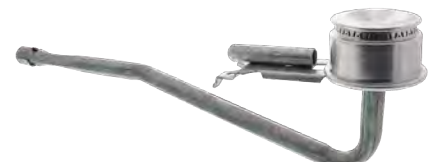

2-3/4" height • 9-3/8" length
Replacement for Brown

Part No. **316039002**

Burner (Front)

3-1/8" height • 7-5/8" length
Replacement for Electrolux

Part No. **316103802**

Burner (Front)

3-1/8" height • 7-5/8" length
Replacement for Electrolux