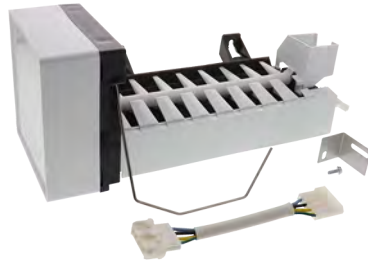

Part No. **5303918277**
Ice Maker
Replacement for Electrolux