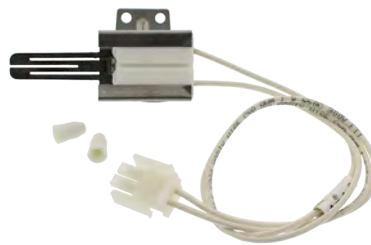

Part No. **GR403**
Igniter (Oven)
 12" lead wires

Part No. **IG0001**
Igniter (Oven)
 12" lead wires
 1-1/2" ceramic block

Part No. **IG21**
Igniter (Oven)
 8" lead wires
 1-1/2" ceramic block

Part No. **IG35**
Igniter (Oven)
 8" lead wires
 1-1/2" ceramic block

Part No. **IG5652**
Igniter (Oven)
 10" lead wires
 1-1/2" ceramic block

Part No. **IG9400**
Igniter (Oven)
 16" lead wires
 1-1/2" ceramic block

Part No. **IG9998**
Igniter (Oven)
 17" lead wires
 1-1/2" ceramic block

Part No. **IG10016**
Igniter (Oven)
 15", 12" & 8" lead wires
 1-1/2" ceramic block

Part No. **MEE61841401**
Igniter (Oven)
 11" lead wires
 1-1/2" ceramic block

Part No. **WB13K10043**
Igniter (Oven)
 17-3/4" lead wires
 1-3/8" ceramic block

Part No. **189324**
Igniter (Spark)
 Has .110" male terminal
 Replacement for Bosch

Part No. **74005890**
Igniter (Spark)
 Replacement for Whirlpool

Part No. **8523793**
Igniter (Spark)
 Has .25" male terminal
 Replacement for Whirlpool