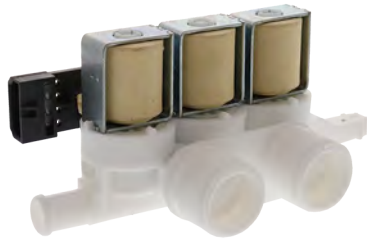

Part No. **WH13X10026**
Water Valve
Replacement for GE