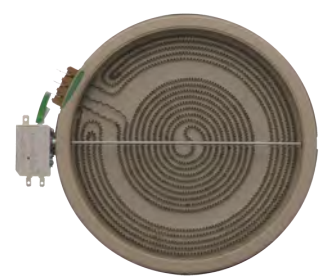

Part No. **WB30T10135**
Surface Element (Radiant Heat)
10", 1900/800W@240V
Replacement for GE