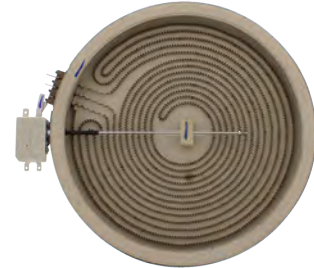

Part No. **WB30X24111**
Surface Element (Radiant Heat)
9-3/4", 3100/1300W@240V
Replacement for GE