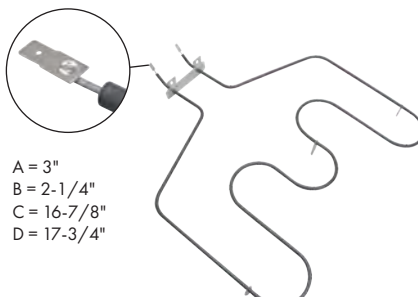

Bake Element

Watts: 2585 Volts: 240
Has .250" male terminal push-in connection

- A = 3"
- B = 2-3/4"
- C = 17"
- D = 18"

Part No. **WB44T10010**

Bake Element

Watts: 2585 Volts: 240
Has .250" male terminal push-in connection