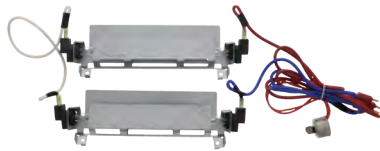

Part No. **WR51X442**
Defrost Heater
Quartz Tube, 600 watts @ 115V
9-1/2" tube length
Replacement for GE