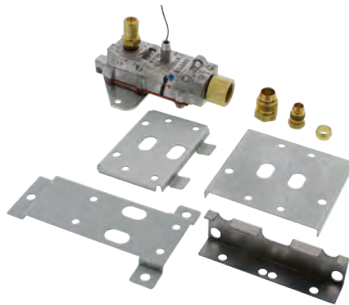

Part No. **5817S0007**
Safety Valve
Universal Kit
Replaces 90% of all 5817 series safety valves