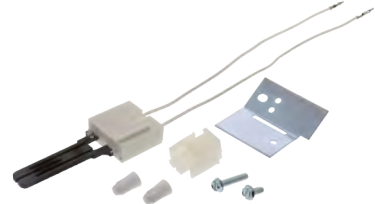

Part No. **1408**
Furnace Igniter
 Universal Replacement

Part No. **1409**
Furnace Igniter
Universal Replacement

Part No. **20165703S**
Furnace Igniter
Replacement for Goodman

Part No. **903758**
Furnace Igniter
Replacement for Whirlpool