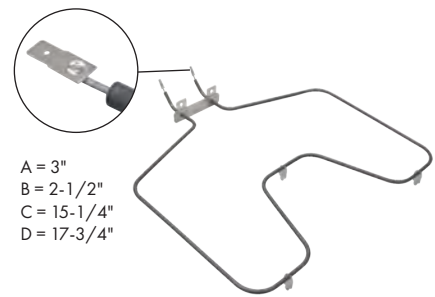

- A = 2"
- B = 1-3/8"
- C = 15-1/4"
- D = 14-5/8"

Part No. **W10207397**

Bake Element

Watts: 2000 Volts: 240
Has .250" male terminal push-in connection

- A = 2"
- B = 3-1/2"
- C = 16-1/2"
- D = 20-1/2"

Part No. **W10779716**

- A = 1-3/4"
- B = 3"
- C = 16"
- D = 13-3/4"

Part No. **WB44K5013**

Bake Element

Watts: 2000 Volts: 240
Has .250" male terminal push-in connection

- A = 3"
- B = 2-1/2"
- C = 15-1/4"
- D = 17-3/4"

Part No. **WB44K10005**