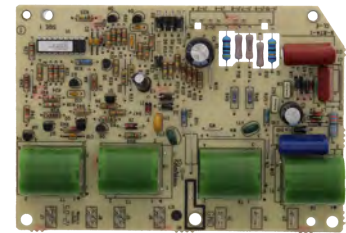

Part No. **W10475147**

Spark Module

Has (4) .110" male terminals
Replacement for Whirlpool

Part No. **WB13T10076**

Spark Module

Has (5) .110" male terminals
Replacement for GE

Part No. **W10331686**

Spark Module Circuit Board