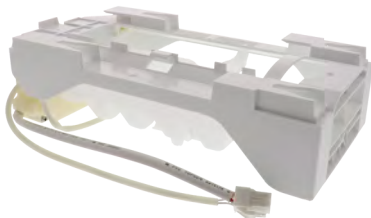

Part No. **GEIM**
Ice Maker
Replacement for GE