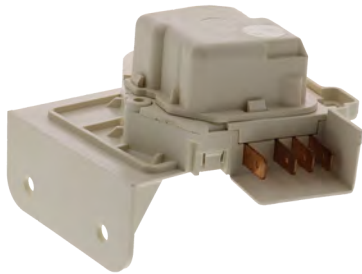

Part No. **5304518034**
Defrost Timer
12 hr.
Replacement for Electrolux