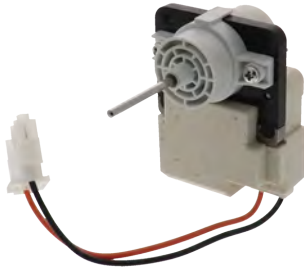

Part No. **241509402**
Motor (Evaporator)
 1-3/4" shaft
 Replacement for Electrolux

Part No. **241854301**
Motor (Evaporator)
 120V, 60 Hz, .1A, 6W, 1-3/4" shaft
 Replacement for Electrolux

Part No. **242077705**
Motor (Evaporator)
 115V, 60 Hz, 3W, 1-3/8" shaft
 Replacement for Electrolux