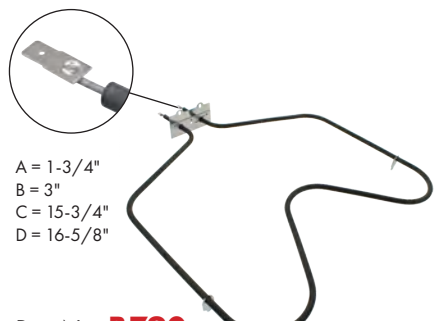

A = 1-3/4"
B = 3"
C = 15-3/4"
D = 16-5/8"