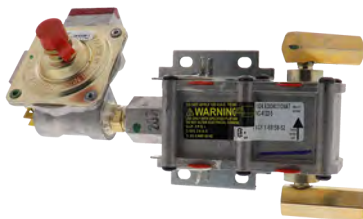

Part No. **DG94-00449A**
Safety Valve & Pressure Regulator Assembly