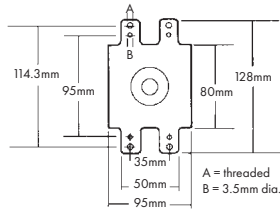

Part No. **10QBP0230**

Magnetron

4.1 kV, 700-850 watts, Standard type, J Configuration, 30mm antenna