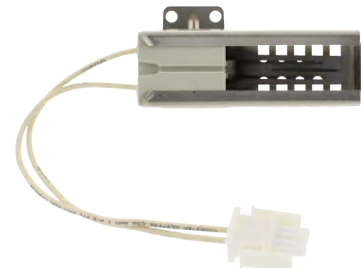

Watts: 2400/1800 Volts: 240/208
Has .250" male terminal push-in connection

Measurement Key for Elements

- A = Measurement between terminals
- B = Measurement between terminal end & mounting bracket
- C = Measurement between mounting bracket and end of element
- D = Measurement of element width

Part No. **WB31X20643**
Grate
8-1/2" x 8-3/4", 2" height
Replacement for GE

Part No. **NEX200828**
Igniter (BBQ)
6 outlet
Used on Jenn-Air

Part No. **644424**
Igniter (Oven)
8-1/2" lead wires
1-1/2" ceramic block

Part No. **316489403**
Igniter (Oven)
15-1/2" lead wires

Part No. **DG94-00520A**
Igniter (Oven)
1-1/2" ceramic block

Part No. **DG94-01012A**
Igniter (Oven)
 One 8" & one 9-1/2" lead wires
 1-1/2" ceramic block