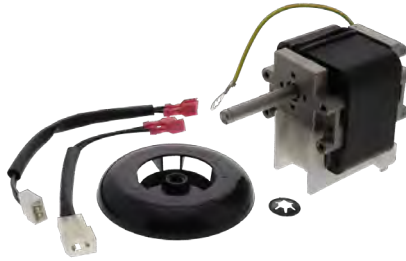

Part No. **318984-753**
Motor (Inducer)
115V, 1.8 amps, 3300 RPM
Replacement for Carrier