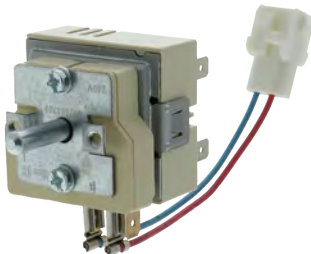

Part No. **807004702**
Infinite Switch
240V
Replacement for Whirlpool