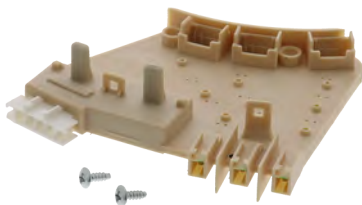

Pump Filter

Replacement for Bosch

Part No. **DC31-00181C**

Pump Motor

Replacement for Samsung

Part No. **EAU62263306**

Pump Motor

Replacement for LG