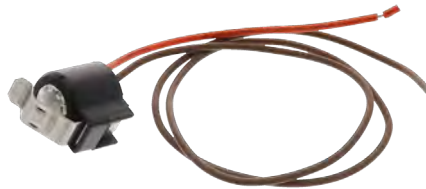

Part No. **W10165425**

Defrost Thermostat

L42-30F, 1/2" side push on clip
15-1/4" & 25" leads with stripped wire ends
Replacement for Whirlpool