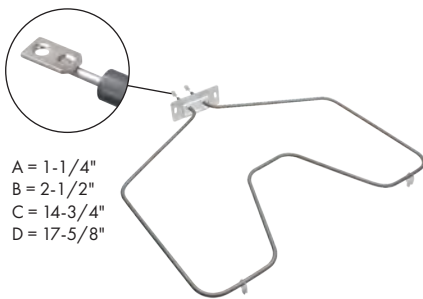

A = 1-1/4"
B = 2-1/2"
C = 14-3/4"
D = 17-5/8"

Part No. **WB44X5082**
Bake Element

Watts: 2585/1940 Volts: 250/208
Has screw-in connection