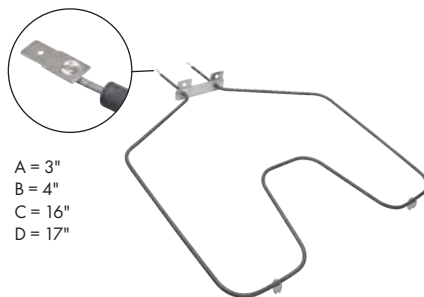

- A = 3"
- B = 4"
- C = 16"
- D = 17"

Part No. **WB44K5012**

Bake Element

Watts: 2850 Volts: 240
Has .250" male terminal push-in connection