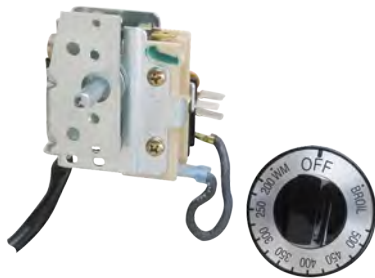

Part No. **1842A57**
Thermostat (Electric)
250V, 22 amp, 7 terminals
Includes OEM knob
Replacement for Brown