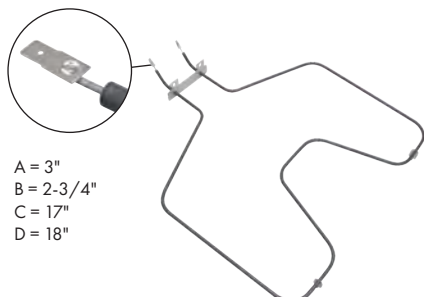

- A = 3"
- B = 2-3/4"
- C = 17"
- D = 18"

Part No. **WB44T10010**

Bake Element

Watts: 2585 Volts: 240
Has .250" male terminal push-in connection