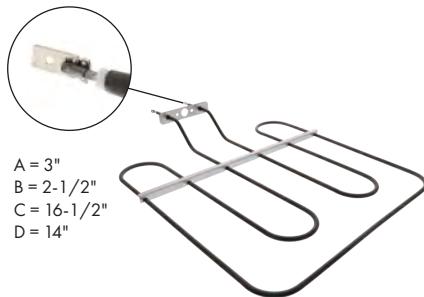

- A = 3"
- B = 2-1/2"
- C = 16-1/2"
- D = 14"

Part No. **MEE62306504**

Bake Element

Watts: 4200 Volts: 240
Has .250" male terminal push-in connection