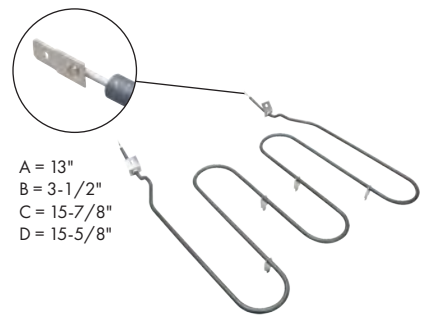

A = 14"
B = 3"
C = 15-3/4"
D = 14-1/4"

Part No. **B3800**
Bake Element

Watts: 3500 Volts: 240
Has .250" male terminal push-in connection

A = 2"
B = 3-1/4"
C = 15-3/8"
D = 18-7/8"

Part No. **B4107**
Bake Element

Watts: 2585/1939 Volts: 240/208
Has .250" male terminal push-in connection

A = 2-1/4"
B = 4"
C = 15-1/2"
D = 20-1/8"

Part No. **B5002**
Bake Element

Watts: 3000 Volts: 240
Has .250" male terminal push-in connection

A = 16-1/8"
B = 3-3/8"
C = 14-3/4"
D = 19-1/4"

Part No. **B5103**
Bake Element

Watts: 2600 Volts: 240
Has .250" male terminal push-in connection

A = 13"
B = 3-1/2"
C = 15-7/8"
D = 15-5/8"

Part No. **B5900**
Bake Element