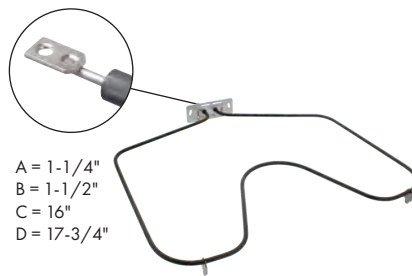

A = 1-1/4"
B = 1-1/2"
C = 16"
D = 17-3/4"

Part No. **WB44X5099**
Bake Element

Watts: 2585/1940 Volts: 250/208
Has screw-in connection