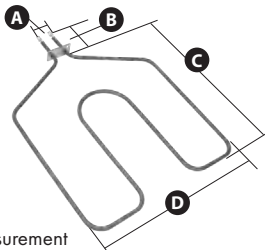

Measurement Key for Elements

- A = Measurement between terminals
- B = Measurement between terminal end & mounting bracket
- C = Measurement between mounting bracket and end of element
- D = Measurement of element width