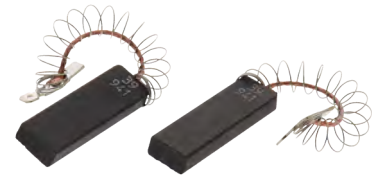

Part No. **00154740**
Carbon Brush (2pk)
Replacement for Bosch