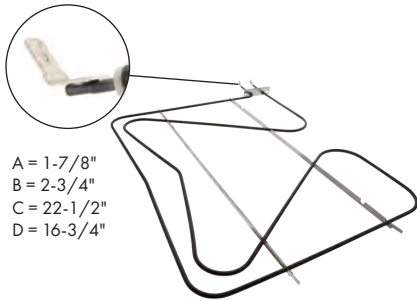

- A = 3"
- B = 2-1/4"
- C = 16-7/8"
- D = 17-3/4"

Part No. **WB44T10011**

Bake Element

Watts: 3410 Volts: 240
Has .250" male terminal push-in connection

- A = 3"
- B = 2-5/8"
- C = 16-3/8"
- D = 18-7/8"

Part No. **WB44T10014**

Bake Element

Watts: 3800 Volts: 240
Has .250" male terminal push-in connection

A = 1-7/8"
B = 2-3/4"
C = 22-1/2"
D = 16-3/4"

Part No. **WB44T10104**
Bake Element

Watts: 2850 Volts: 240
Has .250" male terminal push-in connection