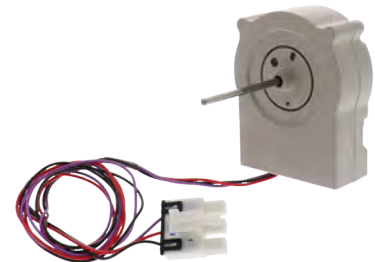

Part No. **EAU59551204**
Motor (DC)
 Replacement for LG

Part No. **3-60336-001**
Motor (Evaporator)
 115V, 60 Hz, 4.2W, 1-1/2" shaft
 Replacement for Whirlpool

Part No. **4681JB1027C**
Motor (Evaporator)
 13VDC, 3.1W, .24A, 1-7/8" shaft
 Replacement for LG