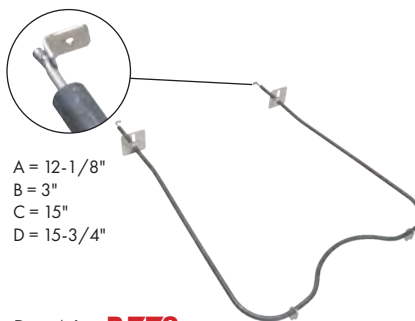

A = 12-1/8"
B = 3"
C = 15"
D = 15-3/4"