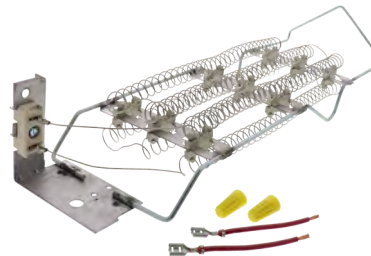

Part No. **4391960**
Element
Replacement for Whirlpool