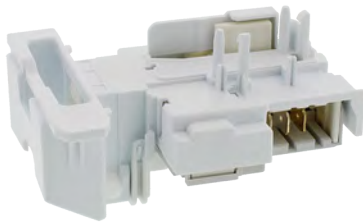

Part No. **137353302**

Lock (Lid)

Replacement for Electrolux