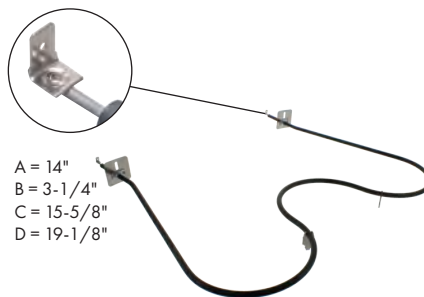

Part No. **B775**
Bake Element
 Watts: 2400/1800 Volts: 240/208
 Has .250" male terminal push-in connection

A = 1-3/4"
 B = 3-1/4"
 C = 14-3/4"
 D = 19-3/4"

Part No. **B777**
Bake Element
 Watts: 2750/2065 Volts: 240/208
 Has .250" male terminal push-in connection

A = 12-1/8"
 B = 3"
 C = 15"
 D = 15-3/4"

Part No. **B778**
Bake Element
 Watts: 2100/1577 Volts: 240/208
 Has .250" male terminal push-in connection

A = 1-3/4"
 B = 3"
 C = 15-3/4"
 D = 16-5/8"

Part No. **B790**
Bake Element
 Watts: 2600/1950 Volts: 240/208
 Has .250" male terminal push-in connection