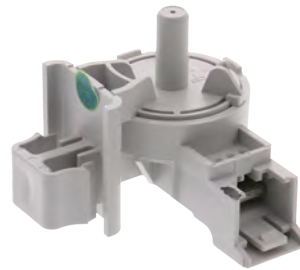

Part No. **W10448876**
Switch
Replacement for Whirlpool