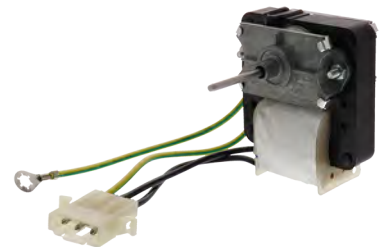

Part No. **5300158289**
Motor (Evaporator)
120V, 60 Hz, .28A, 3000RPM, 1-3/8" shaft
Replacement for Electrolux