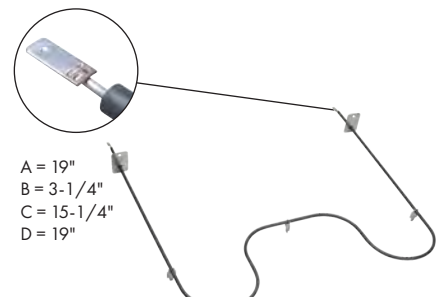

Part No. **B790**
Bake Element
Watts: 2600/1950 Volts: 240/208
Has .250" male terminal push-in connection

A = 19"
B = 3-1/4"
C = 15-1/4"
D = 19"