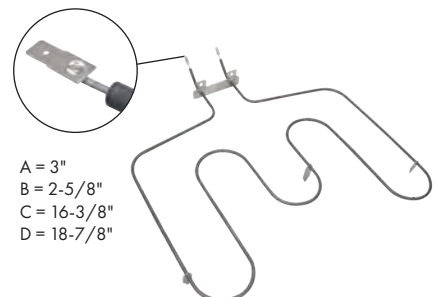

- A = 1-3/4"
- B = 3"
- C = 16"
- D = 13-3/4"

Part No. **WB44K5013**

Bake Element

Watts: 2000 Volts: 240
Has .250" male terminal push-in connection

- A = 3"
- B = 2-1/2"
- C = 15-1/4"
- D = 17-3/4"

Part No. **WB44K10005**

Bake Element

Watts: 2585 Volts: 240
Has .250" male terminal push-in connection

- A = 3"
- B = 2-3/4"
- C = 17"
- D = 18"

Part No. **WB44T10010**

Bake Element

Watts: 2585 Volts: 240
Has .250" male terminal push-in connection

- A = 3"
- B = 2-1/4"
- C = 16-7/8"
- D = 17-3/4"

Part No. **WB44T10011**

Bake Element

Watts: 3410 Volts: 240
Has .250" male terminal push-in connection

- A = 3"
- B = 2-5/8"
- C = 16-3/8"
- D = 18-7/8"

Part No. **WB44T10014**