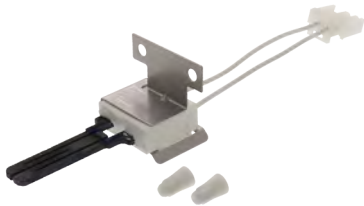

Part No. **1408**
Furnace Igniter
 Universal Replacement

Part No. **1409**
Furnace Igniter
Universal Replacement

Part No. **20165703S**
Furnace Igniter
Replacement for Goodman

Part No. **903758**
Furnace Igniter
Replacement for Whirlpool