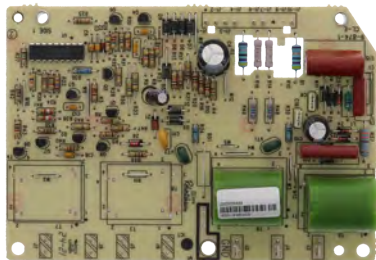

Part No. **W10511278**

Spark Module Circuit Board

Replacement for Whirlpool