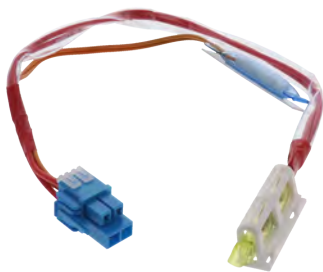

Part No. **6615JB2005N**
Temperature Sensor
Replacement for LG