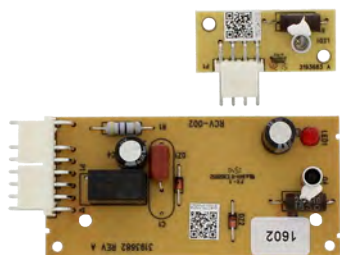

Part No. **GEIM**
Ice Maker
 Replacement for GE

REFRIGERATION

Part No. **WIM**
Ice Maker
Replacement for Whirlpool

Part No. **WR30X10093**
Ice Maker
Replacement for GE

Part No. **WR17X11705**
Ice Maker Auger
Replacement for GE