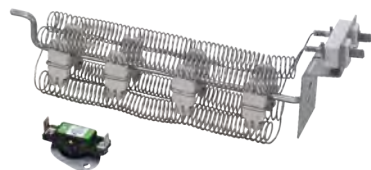

Part No. **DC47-00019A**
Element
Replacement for Samsung

Part No. **DC97-14486A**
Element
Replacement for Samsung

Part No. **LA1044**
Element
Replacement for Whirlpool

Part No. **33001807**
Felt
78-1/2" length
Replacement for Whirlpool