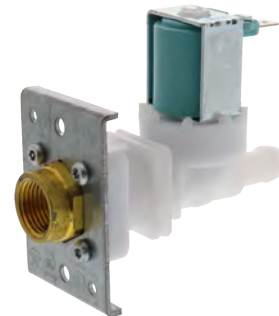

Part No. **8531669**
Water Valve
Replacement for Whirlpool

Part No. **154637401**
Water Valve
Replacement for Electrolux

Part No. **807047901**
Water Valve
Replacement for Electrolux

Part No. **DD62-00067A**
Water Valve
Replacement for Samsung