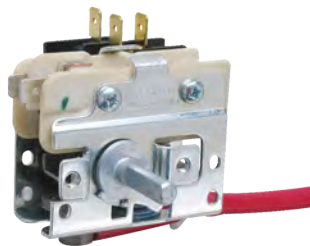

Part No. **74005019**
Thermostat (Electric)
240V, 27 amp, 8 terminals, Double pole
Replacement for Whirlpool