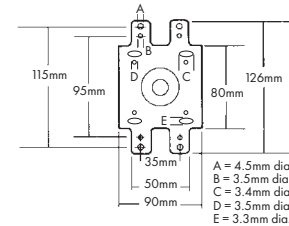

Magnetron

4.1 kV, 700-850 watts, Standard type, H Configuration, 30mm antenna

Part No. **10QBP0232**

Magnetron

4.1 kV, 700-850 watts, Standard type, K Configuration, 30mm antenna

Part No. **10QBP0234**

Magnetron