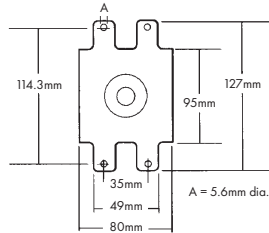

Part No. **10QBP0232**

Magnetron

4.1 kV, 700-850 watts, Standard type, K Configuration, 30mm antenna