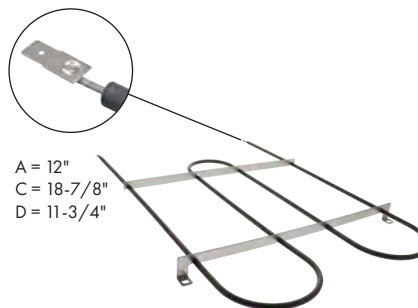

Watts: 3000 Volts: 250
Has screw-in connection

A = 1-1/4"
B = 2-1/2"
C = 14-3/4"
D = 17-5/8"

Part No. **WB44X5082**
Bake Element

Watts: 2585/1940 Volts: 250/208
Has screw-in connection

A = 1-1/4"
B = 1-1/2"
C = 16"
D = 17-3/4"

Part No. **WB44X5099**
Bake Element

Watts: 2585/1940 Volts: 250/208
Has screw-in connection

A = 1-3/4"
B = 3-1/4"
C = 15-1/2"
D = 18"

Part No. **WB44X10009**
Bake Element

Watts: 2585/1940 Volts: 240/208
Has .250" male terminal push-in connection

A = 1-1/2"
B = 3"
C = 15-1/2"
D = 18-5/8"

Part No. **WB44X10016**
Bake Element

Watts: 3410 Volts: 240
Has .250" male terminal push-in connection

A = 12"
C = 18-7/8"
D = 11-3/4"

Part No. **B779**
Broil Element