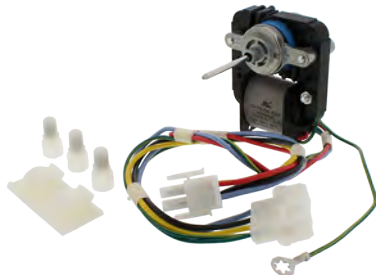

Part No. **5303918549**
Motor (Evaporator)
120V, 60 Hz, .1A, 6W, 1-3/4" shaft
Replacement for Electrolux