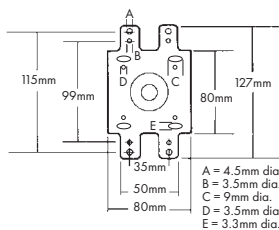

Part No. **10QBP0228**
Magnetron
4.1 kV, 700-800 watts, Compact type, K Configuration, 30mm antenna