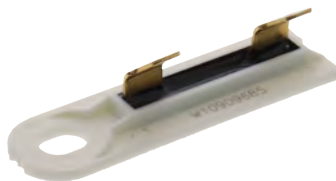

Part No. **W10909685**
Thermal Fuse
Replacement for Whirlpool