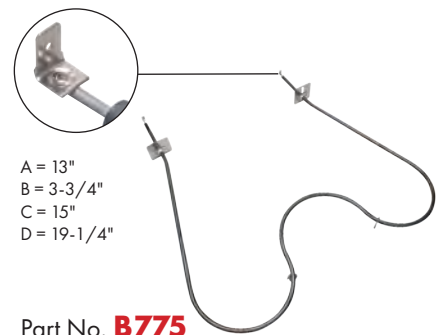

Part No. **WB2X7909**
Anti-Tip Kit
 51-1/2" chain length
 Replacement for GE

Part No. **10C7**
Appliance Bulb
 130V, 10 watt
 Candelabra base

Part No. **40A15**
Appliance Bulb
 120V, 40 watt
 Medium base

Part No. **40T61/2**
Appliance Bulb
 120V, 40 watts
 Intermediate base

Measurement Key for Elements

A = Measurement between terminals
 B = Measurement between terminal end & mounting bracket
 C = Measurement between mounting bracket and end of element
 D = Measurement of element width