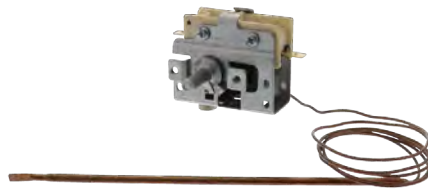

Part No. **W10636339**
Thermostat (Electric)
125V, 5 amp, 2 terminals
Replacement for Whirlpool