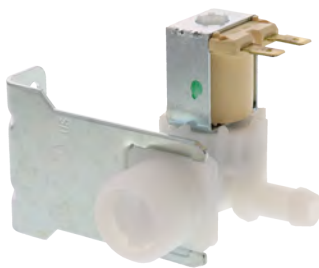

Part No. **807047901**
Water Valve
Replacement for Electrolux