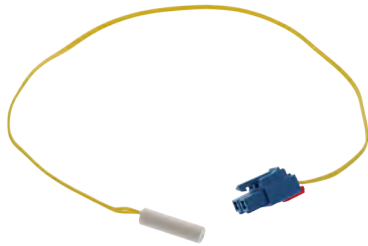

Part No. **DA32-10105X**
Temperature Sensor
Replacement for Samsung