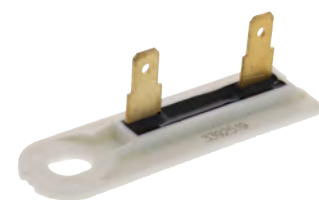

Part No. **279816**
Thermal Cut Off Kit
Replacement for Whirlpool

Part No. **279769**
Thermal Fuse
Replacement for Whirlpool

Part No. **279973**
Thermal Fuse
Replacement for Whirlpool

Part No. **3390719**
Thermal Fuse
Replacement for Whirlpool