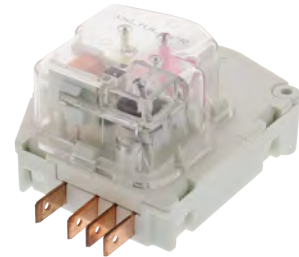

Part No. **GP11**
Defrost Timer
8 hr. 21 min.
Universal Replacement