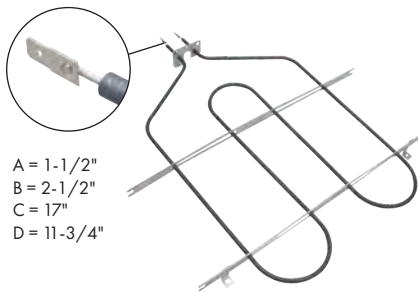

Part No. **40T61/2**
Appliance Bulb
 120V, 40 watts
 Intermediate base

Measurement Key for Elements

A = Measurement between terminals
 B = Measurement between terminal end & mounting bracket
 C = Measurement between mounting bracket and end of element
 D = Measurement of element width

- A = 1-1/2"
- B = 2-5/8"
- C = 15-5/8"
- D = 13-3/4"

Part No. **WB44K5009**

Broil Element

Watts: 3400 Volts: 240
Has .250" male terminal push-in connection

- A = 1-3/4"
- B = 2-11/16"
- C = 16-7/8"
- D = 14"

Part No. **WB44K10002**

Broil Element

Watts: 3410 Volts: 240
Has .250" male terminal push-in connection

- A = 1-1/4"
- B = 1-3/8"
- C = 15-1/2"
- D = 11-3/4"

Part No. **WB44X173**

Broil Element

Watts: 3400 Volts: 240
Has screw-in connection

- A = 1-1/2"
- B = 2-1/2"
- C = 17"
- D = 11-3/4"

Part No. **WB44T10009**

Broil Element

Watts: 3410 Volts: 240
Has .250" male terminal push-in connection

Part No. **3412A004-19**

Burner (Double)

Replacement for Whirlpool