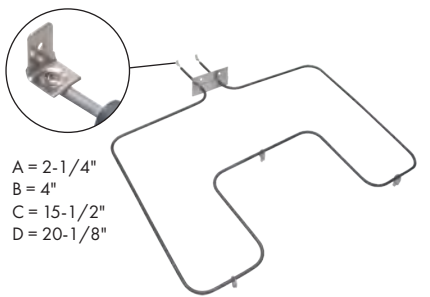

A = 2-1/4"
B = 4"
C = 15-1/2"
D = 20-1/8"

Part No. **B5002**
Bake Element

Watts: 3000 Volts: 240
Has .250" male terminal push-in connection