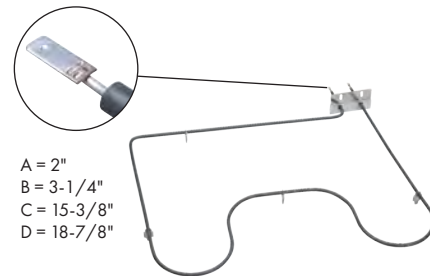

A = 2"
B = 3-1/4"
C = 15-3/8"
D = 18-7/8"

Part No. **B4107**
Bake Element

Watts: 2585/1939 Volts: 240/208
Has .250" male terminal push-in connection