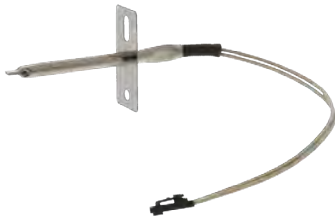

Part No. **00642855**

Oven Sensor

2" long probe
Replacement for Bosch