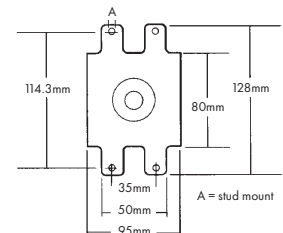

Part No. **10QBP1000**

Magnetron

4.35 kV, 900-1000 watts, Standard type, J Configuration, 30mm antenna