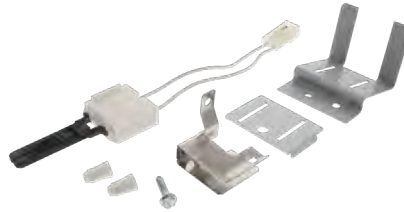

Part No. **D510184P**
Igniter
Replacement for Alliance