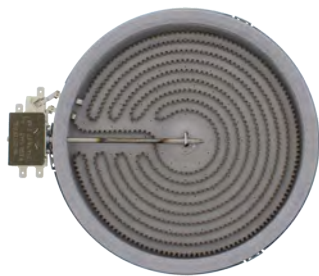

Part No. **WB30T10045**
Surface Element (Radiant Heat)
8-1/2", 2000W@240V
Replacement for GE