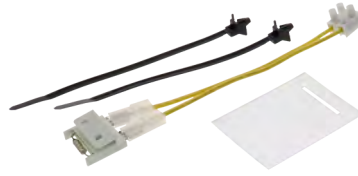

Part No. **5304518927**
Spray Arm
Replacement for Electrolux

Part No. **AGB73093001**
Spray Arm
Replacement for LG

Part No. **154430501**
Spring
Replacement for Electrolux

Part No. **675813**
Thermal Fuse
Replacement for Whirlpool