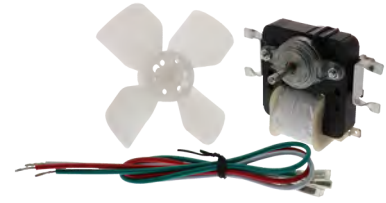

Part No. **482469**
Motor (Evaporator)
120V, 60 Hz, .29A, 3000 RPM, 3/4" shaft
Replacement for Whirlpool