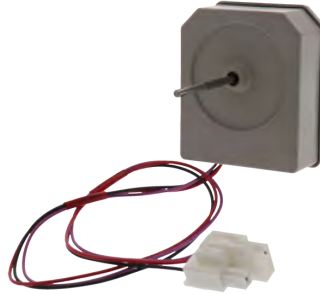

Part No. **4681JB1029H**
Motor (Evaporator)
13VDC, 3W, 230mA, CCW, 1-7/8" shaft
Replacement for LG