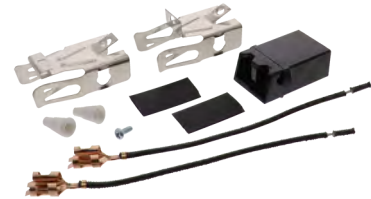

Part No. **330031**
Terminal Block
Replacement for Whirlpool