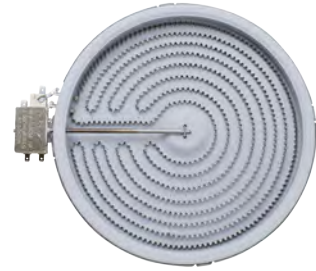

Part No. **8273992**
Surface Element (Radiant Heat)
10", 2500W@240V
Replacement for Whirlpool