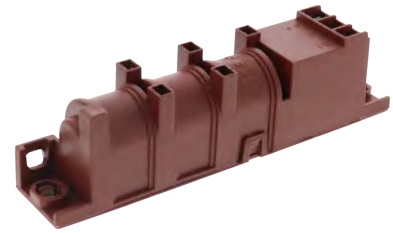

Part No. **DG96-00297A**

Spark Module

Has (5) .110" and (2) .250" male terminals
Replacement for Samsung