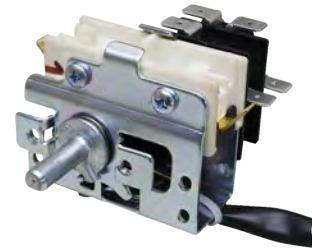

Part No. **316215900**
Thermostat (Electric)
250V, 60 Hz, 25 amp, 7 terminals
Replacement for Electrolux