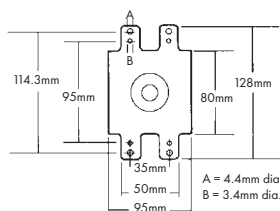

4.1 kV, 700-800 watts, Compact type, J Configuration, 30mm antenna

Part No. **10QBP0235**

Magnetron

4.1 kV, 700-850 watts, Standard type, E Configuration, 30mm antenna

Part No. **10QBP1000**

Magnetron

4.35 kV, 900-1000 watts, Standard type, J Configuration, 30mm antenna