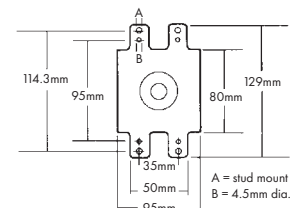

Part No. **10QBP0229**
Magnetron
4.1 kV, 700-850 watts, Standard type, J Configuration, 30mm antenna