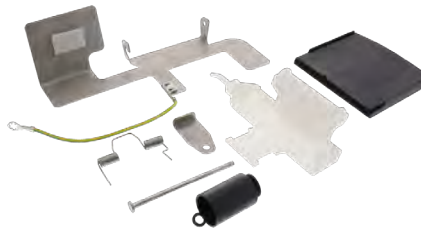

Part No. **215366002**
Door Bar
 30-3/4" x 1-11/16"
 Replacement for Electrolux

Part No. **WR71X10077**
Door Bar
 24-1/2" x 2"
 Replacement for GE

Part No. **240338001**
Door Bin
 24-3/8" x 6-1/4"
 Replacement for Electrolux