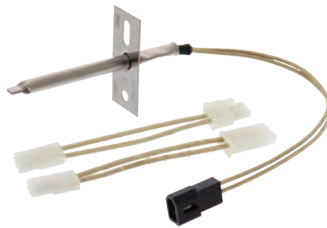

Part No. **WB48T10063**

Oven Rack

24-1/4" wide
16-7/8" deep
Replacement for GE

Part No. **WB48T10095**

Oven Rack

23-3/4" wide
17-1/2" deep
Replacement for GE

Part No. **WB48X5099**

Oven Rack

22-7/8" wide
16" deep
Replacement for GE

Part No. **00642855**

Oven Sensor

2" long probe
Replacement for Bosch

Part No. **12001655**

Oven Sensor

2" long probe, includes two optional wires
Fits most applications
Replacement for Whirlpool