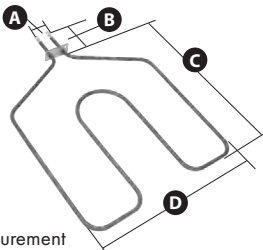

Measurement Key for Elements

- A = Measurement between terminals
- B = Measurement between terminal end & mounting bracket
- C = Measurement between mounting bracket and end of element
- D = Measurement of element width