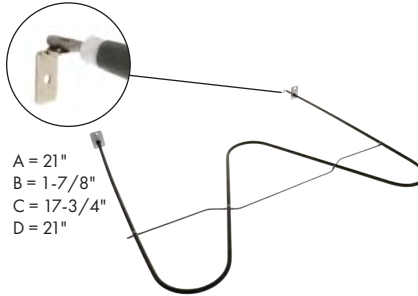

- A = 21"
- B = 1-7/8"
- C = 17-3/4"
- D = 21"

Part No. **DG47-00038B**

Bake Element

Watts: 2400 Volts: 240
Has .250" male terminal push-in connection