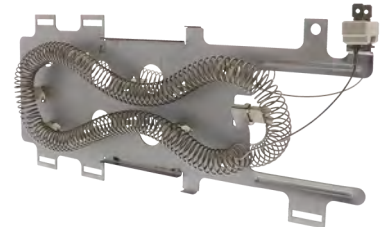

Part No. **8544771**
Element
Replacement for Whirlpool