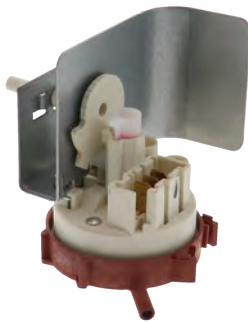

Part No. **WH12X10479**
Pressure Switch
Replacement for GE