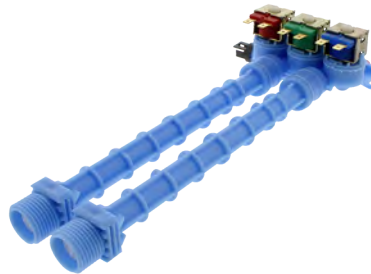

Part No. **134959340**
Water Valve
Replacement for Electrolux

Part No. **201468P**
Water Valve
Replacement for Speedqueen

Part No. **202395P**
Water Valve
Replacement for Speedqueen

Part No. **343**
Water Valve
Universal Replacement