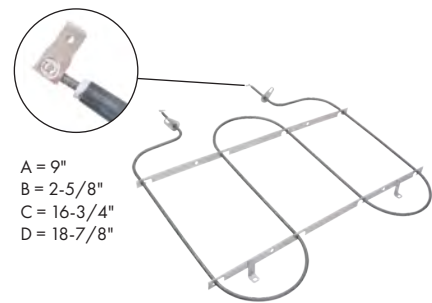

A = 9"
B = 2-5/8"
C = 16-3/4"
D = 18-7/8"

Part No. **B7340**
Broil Element

Watts: 3400/2550 Volts: 240/208
Has .250" male terminal push-in connection