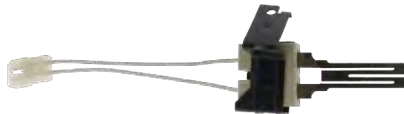

Part No. **WE4M449**
Igniter
Replacement for GE