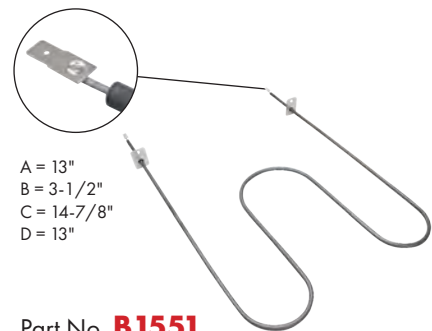

Part No. **40T61/2**
Appliance Bulb
 120V, 40 watts
 Intermediate base

Measurement Key for Elements

A = Measurement between terminals
 B = Measurement between terminal end & mounting bracket
 C = Measurement between mounting bracket and end of element
 D = Measurement of element width

Watts: 2400/1800 Volts: 240/208
Has .250" male terminal push-in connection

Measurement Key for Elements

- A = Measurement between terminals
- B = Measurement between terminal end & mounting bracket
- C = Measurement between mounting bracket and end of element
- D = Measurement of element width

A = 1-1/2"
B = 3"
C = 15-1/2"
D = 18-5/8"

Part No. **WB44X10016**
Bake Element

Watts: 3410 Volts: 240
Has .250" male terminal push-in connection

A = 12"
C = 18-7/8"
D = 11-3/4"

Part No. **B779**
Broil Element

Watts: 3000/2250 Volts: 240/208
Has .250" male terminal push-in connection

A = 13"
B = 3-1/2"
C = 14-7/8"
D = 13"

Part No. **B1551**
Broil Element

Watts: 2100 Volts: 240
Has .250" male terminal push-in connection