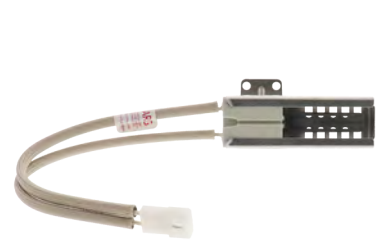

Part No. **316489403**
Igniter (Oven)
15-1/2" lead wires

Part No. **DG94-00520A**
Igniter (Oven)
1-1/2" ceramic block

Part No. **DG94-01012A**
Igniter (Oven)
 One 8" & one 9-1/2" lead wires
 1-1/2" ceramic block

Part No. **GR403**
Igniter (Oven)
 12" lead wires

Part No. **IG0001**
Igniter (Oven)
 12" lead wires
 1-1/2" ceramic block

Part No. **IG21**
Igniter (Oven)
 8" lead wires
 1-1/2" ceramic block

Part No. **IG35**
Igniter (Oven)
 8" lead wires
 1-1/2" ceramic block

Part No. **IG5652**
Igniter (Oven)
 10" lead wires
 1-1/2" ceramic block

Part No. **IG9400**
Igniter (Oven)
 16" lead wires
 1-1/2" ceramic block

Part No. **IG9998**
Igniter (Oven)
 17" lead wires
 1-1/2" ceramic block