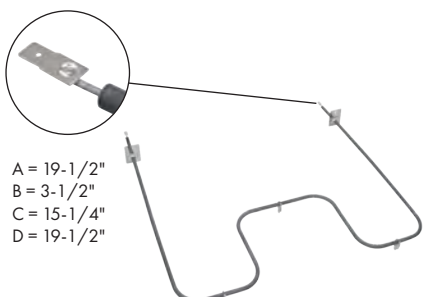

A = 19-1/2"
B = 3-1/2"
C = 15-1/4"
D = 19-1/2"

Part No. **B7019**
Bake Element

Watts: 2800/2100 Volts: 240/208
Has .250" male terminal push-in connection