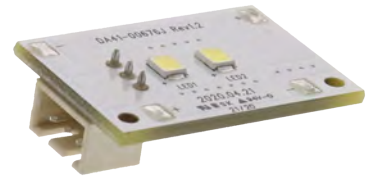

Part No. **DA41-00676J**
Assembly Lamp
Replacement for Samsung