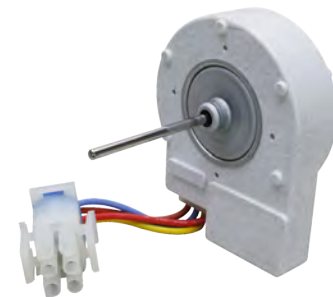

Part No. **241509402**
Motor (Evaporator)
1-3/4" shaft
Replacement for Electrolux