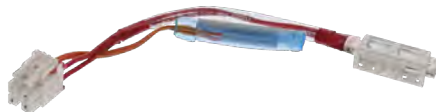

Part No. **6615JB2005R**
Temperature Sensor
Replacement for LG