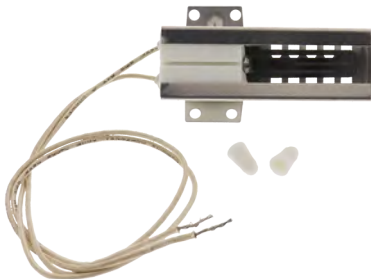

Part No. **316489403**
Igniter (Oven)
15-1/2" lead wires

Part No. **DG94-00520A**
Igniter (Oven)
1-1/2" ceramic block

Part No. **DG94-01012A**
Igniter (Oven)
 One 8" & one 9-1/2" lead wires
 1-1/2" ceramic block

Part No. **GR403**
Igniter (Oven)
 12" lead wires

Part No. **IG0001**
Igniter (Oven)
 12" lead wires
 1-1/2" ceramic block

Part No. **IG21**
Igniter (Oven)
 8" lead wires
 1-1/2" ceramic block

Part No. **IG35**
Igniter (Oven)
 8" lead wires
 1-1/2" ceramic block

Part No. **IG5652**
Igniter (Oven)
 10" lead wires
 1-1/2" ceramic block

Part No. **IG9400**
Igniter (Oven)
 16" lead wires
 1-1/2" ceramic block

Part No. **IG9998**
Igniter (Oven)
 17" lead wires
 1-1/2" ceramic block