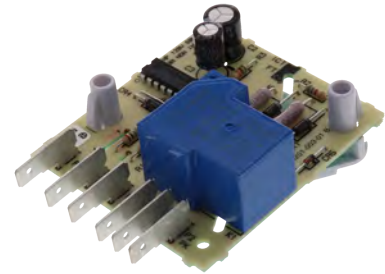

Part No. **2304099**
Control Board
Replacement for Whirlpool