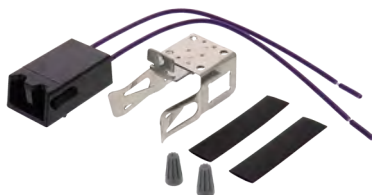

Part No. **330031**
Terminal Block
 Replacement for Whirlpool

Part No. **R117**
Terminal Block
 Universal Replacement

Part No. **WB2X8228**
Terminal Block
 Replacement for GE

Part No. **WB17T10006**
Terminal Block
 Replacement for GE