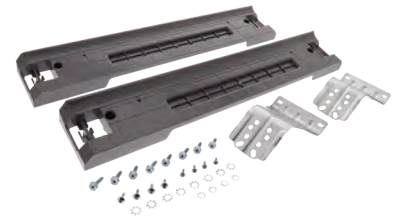

Part No. **SKK-7A**
Stacking Kit
Replacement for Samsung