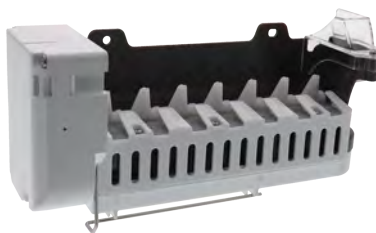

Part No. **AEQ73209906**
Ice Maker
Replacement for LG