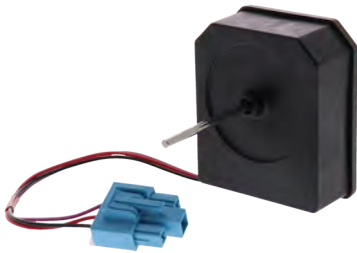

Part No. **2322580**
Motor (Auger)
Replacement for Whirlpool

Part No. **242221501**
Motor (Auger)
 Replacement for Electrolux

Part No. **W11117906**
Motor (Auger)
 Replacement for Whirlpool

Part No. **W11202789**
Motor (Auger)
 Replacement for Whirlpool