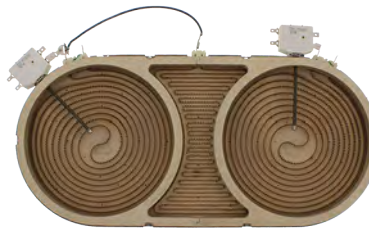

Part No. **DG47-00066A**
Surface Element (Radiant Heat)
4400/3600/1800W@240V
Replacement for Samsung