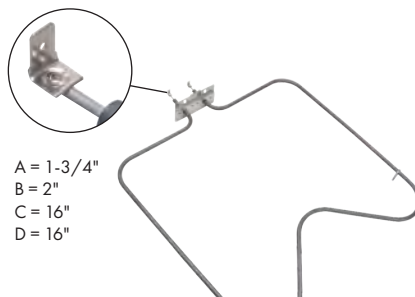

Part No. **B778**
Bake Element
Watts: 2100/1577 Volts: 240/208
Has .250" male terminal push-in connection

A = 1-3/4"
B = 2"
C = 16"
D = 16"

Part No. **B856**
Bake Element
Watts: 2750/2065 Volts: 240/208
Has .250" male terminal push-in connection