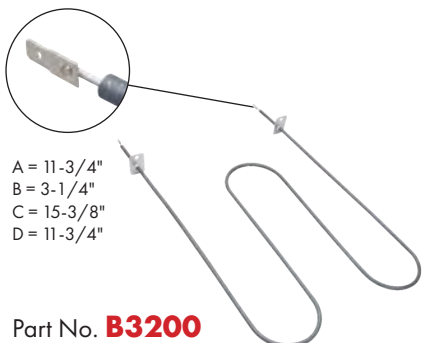

Part No. **40T61/2**
Appliance Bulb
 120V, 40 watts
 Intermediate base

Measurement Key for Elements

A = Measurement between terminals
 B = Measurement between terminal end & mounting bracket
 C = Measurement between mounting bracket and end of element
 D = Measurement of element width

Part No. **WB44X5099**
Bake Element

Watts: 2585/1940 Volts: 250/208
Has screw-in connection

A = 1-3/4"
B = 3-1/4"
C = 15-1/2"
D = 18"

Part No. **WB44X10009**
Bake Element

Watts: 2585/1940 Volts: 240/208
Has .250" male terminal push-in connection

A = 1-1/2"
B = 3"
C = 15-1/2"
D = 18-5/8"

Part No. **WB44X10016**
Bake Element

Watts: 3410 Volts: 240
Has .250" male terminal push-in connection

A = 12"
C = 18-7/8"
D = 11-3/4"

Part No. **B779**
Broil Element

Watts: 3000/2250 Volts: 240/208
Has .250" male terminal push-in connection

A = 13"
B = 3-1/2"
C = 14-7/8"
D = 13"

Part No. **B1551**
Broil Element

Watts: 2100 Volts: 240
Has .250" male terminal push-in connection