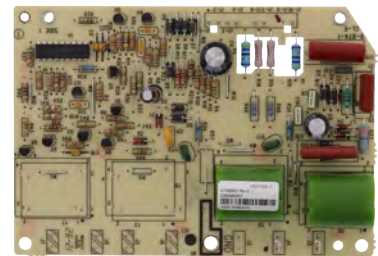

Part No. **W10511278**

Spark Module Circuit Board

Replacement for Whirlpool

Part No. **W10860916**

Spark Module Circuit Board

Replacement for Whirlpool

Part No. **W11162730**

Spark Module Circuit Board