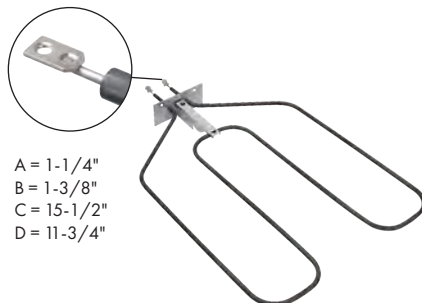

- A = 1-1/4"
- B = 1-3/8"
- C = 15-1/2"
- D = 11-3/4"

Part No. **WB44X173**

Broil Element

Watts: 3400 Volts: 240
Has screw-in connection