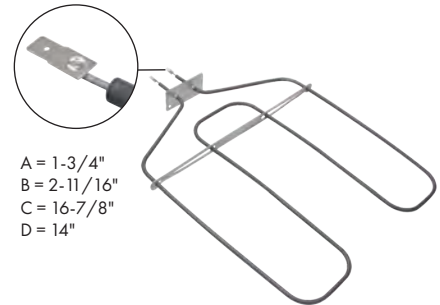

Measurement Key for Elements

- A = Measurement between terminals
- B = Measurement between terminal end & mounting bracket
- C = Measurement between mounting bracket and end of element
- D = Measurement of element width

- A = 1-1/2"
- B = 2-5/8"
- C = 15-5/8"
- D = 13-3/4"

Part No. **WB44K5009**

Broil Element

Watts: 3400 Volts: 240
Has .250" male terminal push-in connection

- A = 1-3/4"
- B = 2-11/16"
- C = 16-7/8"
- D = 14"