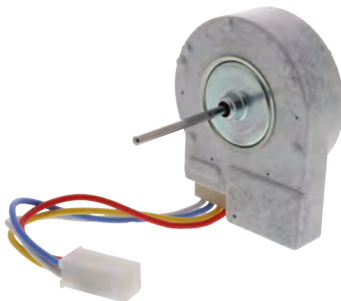

Part No. **W10822580**
Motor (Evaporator)
12V, 3W, 1-1/2" shaft
Replacement for Whirlpool