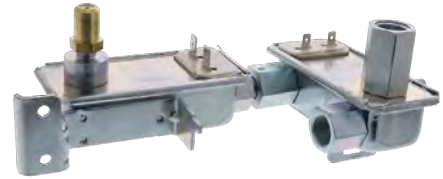

Part No. **316031501**
Safety Valve
Replacement for Whirlpool