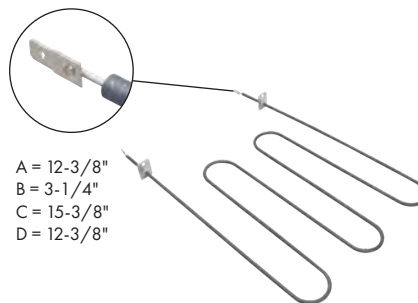

A = 12-3/8"
B = 3-1/4"
C = 15-3/8"
D = 12-3/8"

Part No. **B3301**
Broil Element

Watts: 4000 Volts: 240
Has .250" male terminal push-in connection