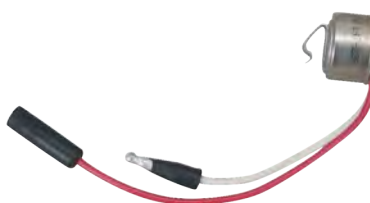

Part No. **218969902**
Defrost Thermostat
L47-22F, 5/16" side push on clip
Bullet connectors
Replacement for Electrolux