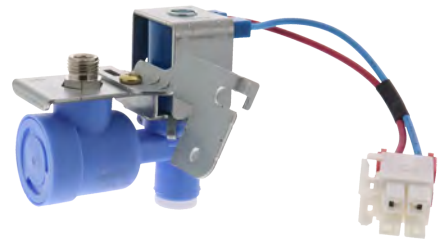

Part No. **2315576**
Water Valve
Replacement for Whirlpool

Part No. **242252702**
Water Valve
Replacement for Electrolux

Part No. **5220JB2010A**
Water Valve
Replacement for LG

Part No. **5220JB2010T**
Water Valve
Replacement for LG