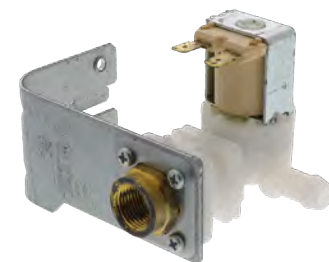

Part No. **WD15X10011**
Water Valve
Replacement for GE