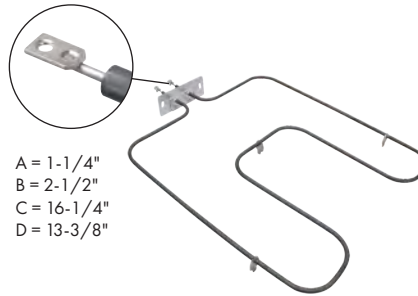

Bake Element

Watts: 3800 Volts: 240
Has .250" male terminal push-in connection

A = 1-7/8"
B = 2-3/4"
C = 22-1/2"
D = 16-3/4"

Part No. **WB44T10104**
Bake Element

Watts: 2850 Volts: 240
Has .250" male terminal push-in connection