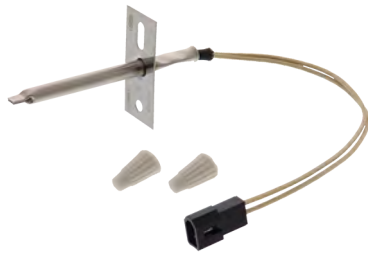

Replacement for Samsung

Part No. **W10131825**

Oven Sensor

3" long probe
Replacement for Whirlpool

Part No. **W10181986**

Oven Sensor

6" long probe
Replacement for Whirlpool

Part No. **WB23X5340**
Oven Sensor
 2-1/8" long probe
 Replacement for GE