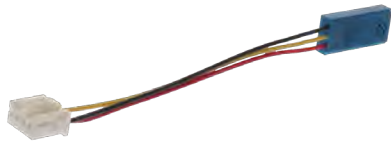

Part No. **EBR71326804**
Assembly Sensor
Replacement for LG